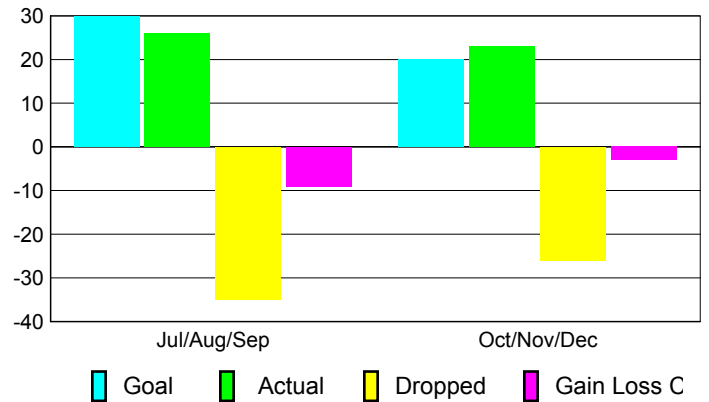

Membership Results 2010-2011

Goal, New, Dropped, Gain/Loss